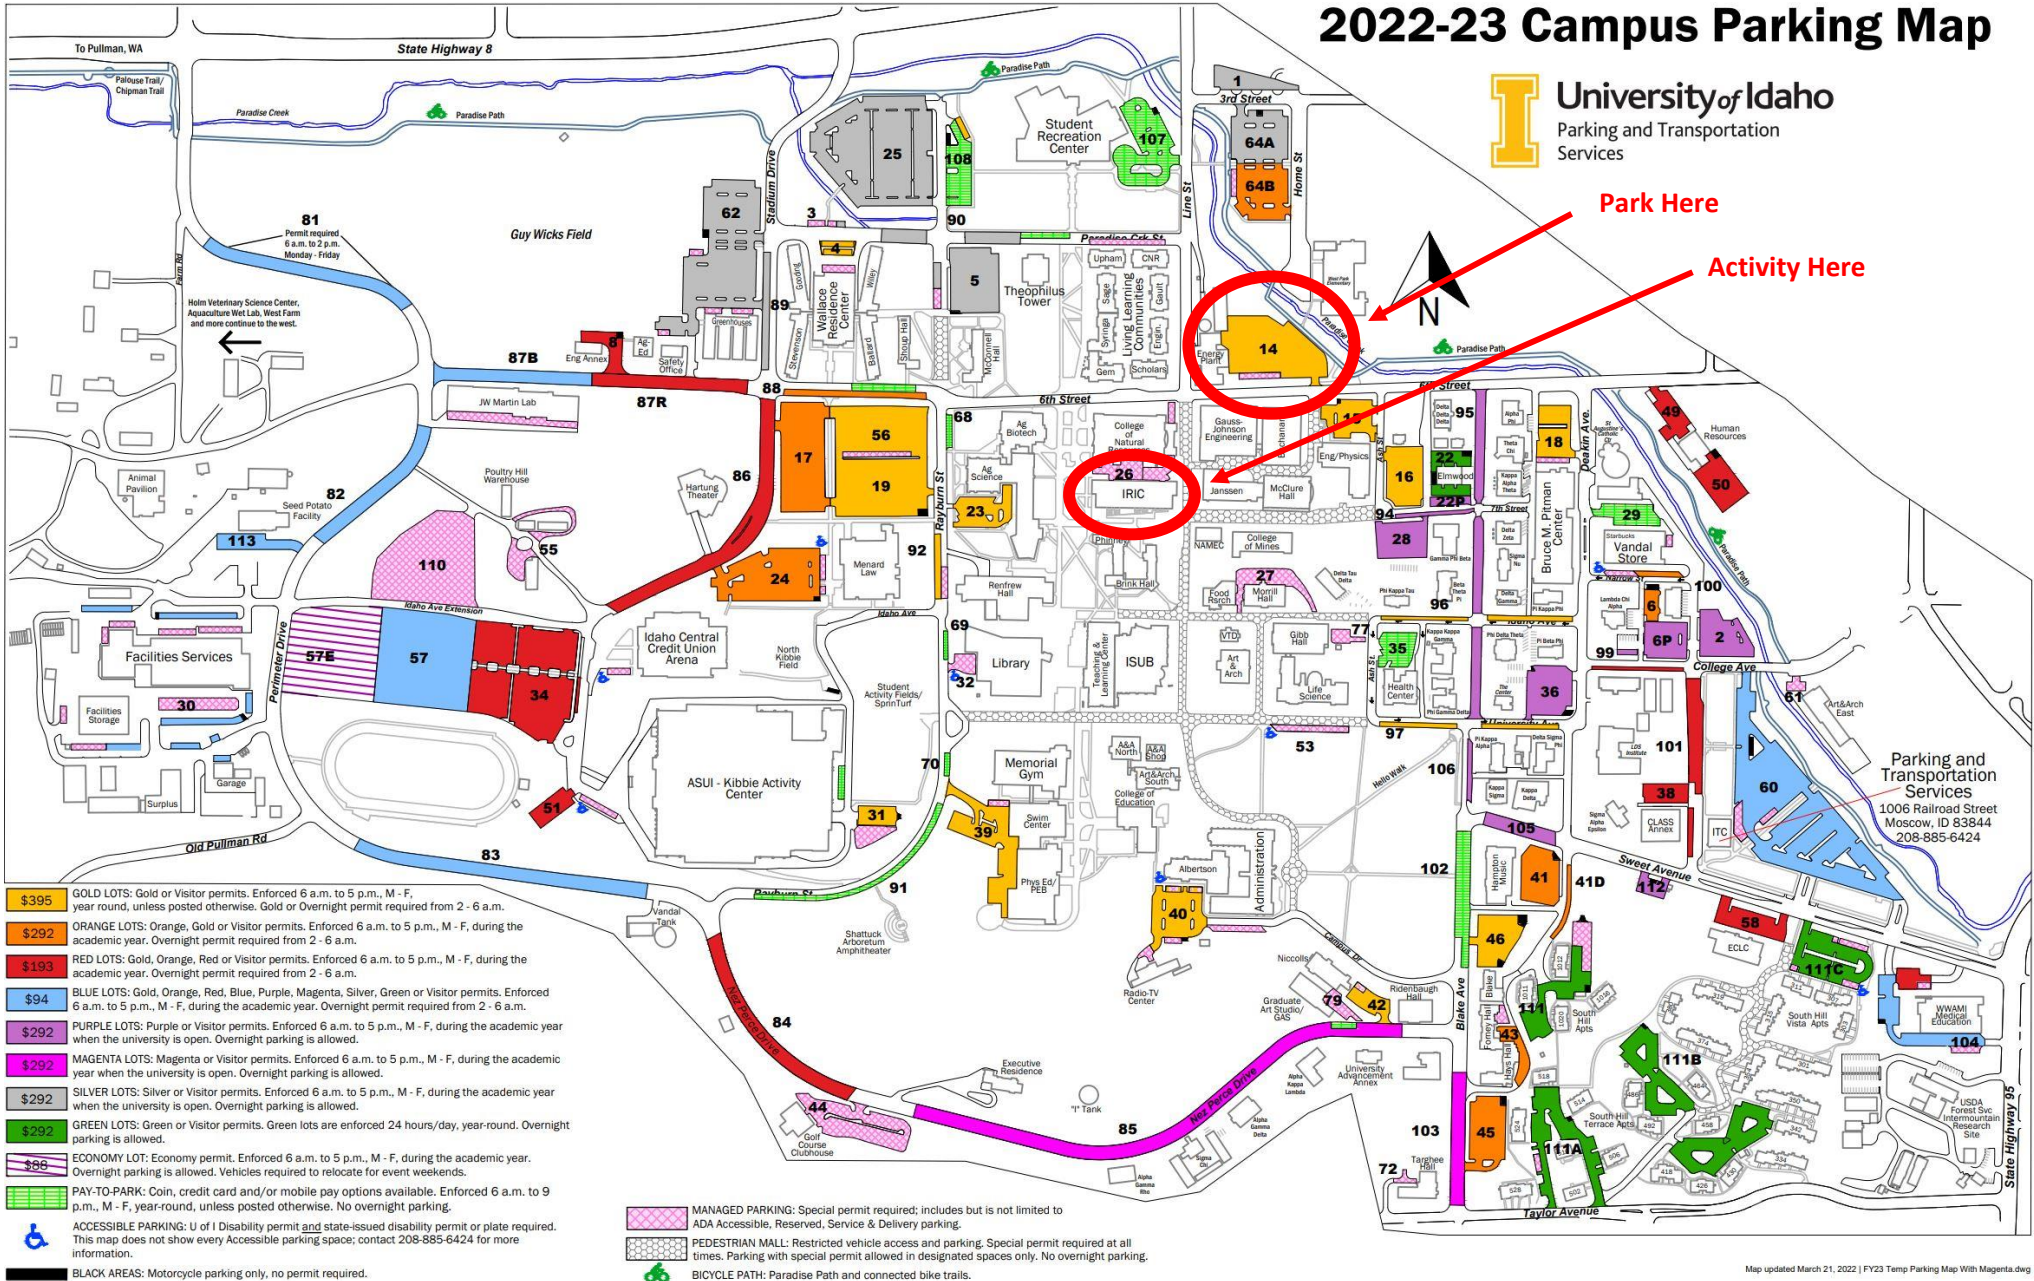

2022-23 Campus Parking Map

Park Here

Activity Here

Parking and Transportation Services
1006 Railroad Street
Moscow, ID 83844
208-885-6424